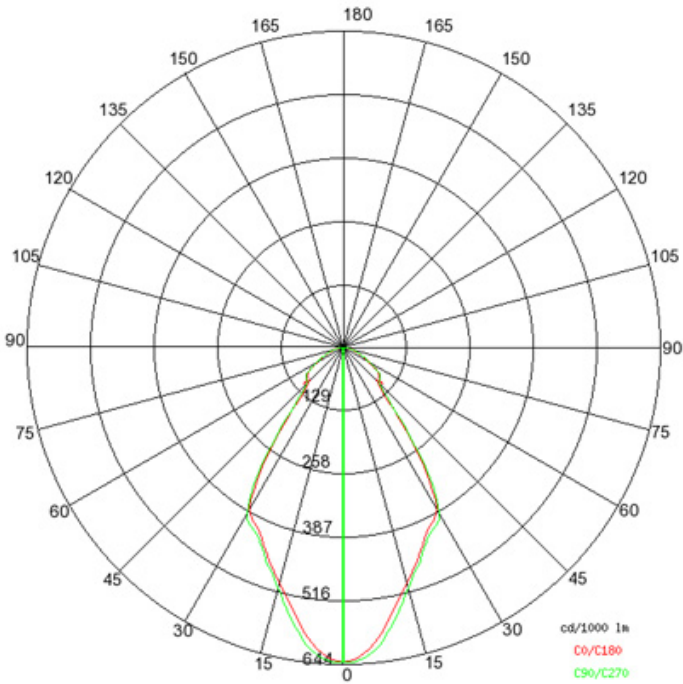

201mm (7 15/16")
 3.6kg / 7.93lbs

PROJECT	
TYPE	
SPECIFIER	
QUANTITY	
DATE	

PROJECT

TYPE

SPECIFIER

QUANTITY

DATE

Fixture Finish