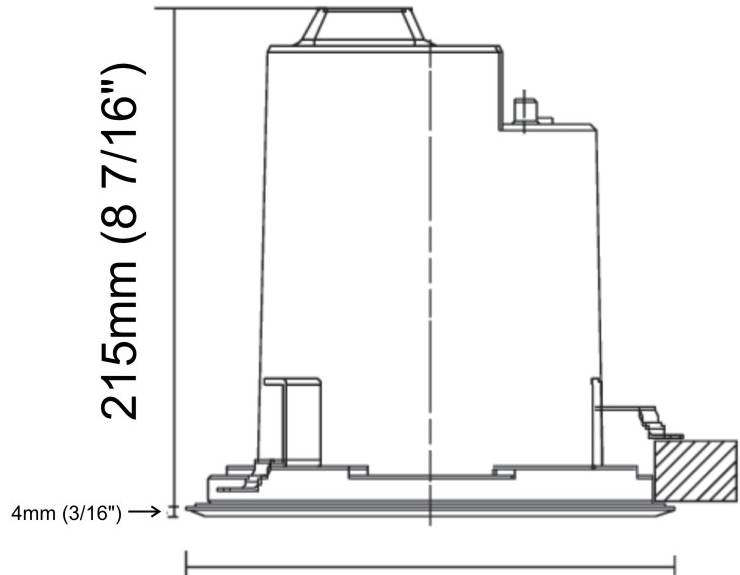

PHYSICAL

Shape: Round _____
Diameter (mm): 220 _____
Diameter (in): 8 ¹¹/₁₆ _____
Height (mm): 215 _____
Height (in): 8 ⁷/₁₆ _____
Light Distribution: Adjustable / Direct _____
Weight (kg): 3.6 _____
Weight (lbs): 7.94 _____
Diffuser: Clear tempered glass _____
Fixture Finish: SSS _____
Fixture Material: Aluminum Die Cast _____

ELECTRICAL

Lamp Type: LED (Zhaga Standard) _____
Input Wattage (W): 20 _____
Total Output Wattage (W): 17 _____
Dimming: Tri-Mode (Non-Dimming and Phase Dimming (120Vac only) and 0-10V Dimming) _____
Driver Included: Yes _____
Driver Location: Integrated _____
Driver Type: Constant Current - Universal _____
Driver Class: Class 2 _____
Input Voltage (V): 120 - 277 _____
Constant Current (MA): 500 _____
Upon Request: (Not included - see components [IP65 or higher enclosure to be supplied by others]) 0-10Vdc dimming / (Included) Integral: Phase dimming @120Vac only / 277Vac _____

LED

Color Temperature (°K): 3000 / 4000 _____
Max. Delivered Lumen (lm): 2434.9 / 2587.5 _____
Nominal Lumen (lm): 2750 / 2945 _____
CRI: >80 CRI _____
Lamp Life (hrs): 50000 _____

OPTICAL

Reflector: Polycarbonate metallized reflector _____
Beam Angle: Spot - 15° / Flood - 45° / Wide Flood - 65° / Asymmetric _____

RATINGS AND CERTIFICATIONS

Certified By: Certified for North American Standards _____
IP rating: IP67 _____
IK Rating: IK10 _____

220mm (8 11/16")

Recessed Thickness 10 / 12.5 / 15 / 25 / 30 mm
(3/8" / 1/2" / 9/16" / 1" / 1 3/16")

201mm (7 15/16")
3.6kg / 7.93lbs